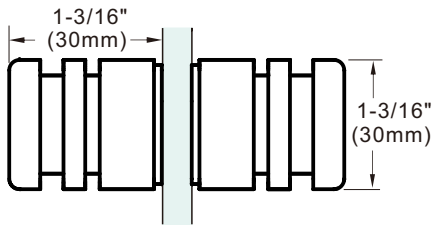

## Specifications:

**Glass Sizes:** 1/4" (6mm) to 1/2" (12mm) thick tempered safety glass

**Construction:** Solid brass

**Hole Size Required:** 1/2" (12mm)

**ITEM# DPKR4024**

**ITEM# DPKR40A**

**ITEM# DPK3843**

### Specifications:

**Glass Sizes:** 1/4" (6mm) to 1/2" (12mm) thick tempered safety glass

**Construction:** Solid brass

**Hole Size Required:** 1/2" (12mm)

**ITEM# DPKR2532**

**ITEM# DPKR25**

**ITEM# DPKR3040**

### Specifications:

**Glass Sizes:** 1/4" (6mm) to 1/2" (12mm) thick tempered safety glass

**Construction:** Solid brass

**Hole Size Required:** 1/2" (12mm)

**ITEM# DPKS3030C**

**ITEM# DPKS30**

**ITEM# DPKR2630A**

### Specifications:

**Glass Sizes:** 1/4" (6mm) to 1/2" (12mm) thick tempered safety glass

**Construction:** Solid brass

**Hole Size Required:** 1/2" (12mm)

**ITEM# DPKR2630**

**ITEM# DPKR26**

**ITEM# DPKS2525**