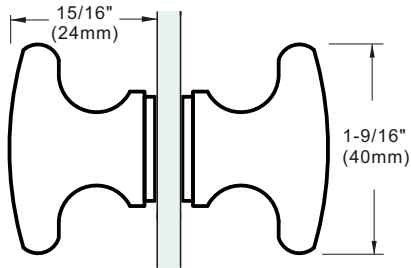

## Specifications:

**Glass Sizes:** 1/4" (6mm) to 1/2" (12mm) thick tempered safety glass

**Construction:** Solid brass

**Hole Size Required:** 1/2" (12mm)

**ITEM# DPKR4024**

**ITEM# DPKR40A**

**ITEM# DPK3843**

### Specifications:

**Glass Sizes:** 1/4" (6mm) to 1/2" (12mm) thick tempered safety glass

**Construction:** Solid brass

**Hole Size Required:** 1/2" (12mm)

**ITEM# DPKR2532**

**ITEM# DPKR25**

**ITEM# DPKR3040**

### Specifications:

**Glass Sizes:** 1/4" (6mm) to 1/2" (12mm) thick tempered safety glass

**Construction:** Solid brass

**Hole Size Required:** 1/2" (12mm)

**ITEM# DPKS3030C**

**ITEM# DPKS30**

**ITEM# DPKR2630A**

### Specifications:

**Glass Sizes:** 1/4" (6mm) to 1/2" (12mm) thick tempered safety glass

**Construction:** Solid brass

**Hole Size Required:** 1/2" (12mm)

**ITEM# DPKR2630**

**ITEM# DPKR26**

**ITEM# DPKS2525**