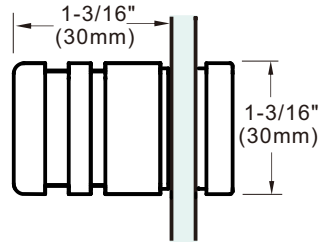

## Specifications:

**Glass Sizes:** 1/4" (6mm) to 1/2" (12mm) thick tempered safety glass

**Construction:** Solid brass

**Hole Size Required:** 1/2" (12mm)

**ITEM# DPKR4024**

**ITEM# DPKR40A**

**ITEM# DPK3843**

### Specifications:

**Glass Sizes:** 1/4" (6mm) to 1/2" (12mm) thick tempered safety glass

**Construction:** Solid brass

**Hole Size Required:** 1/2" (12mm)

**ITEM# DPKR2532**

**ITEM# DPKR25**

**ITEM# DPKR3040**

### Specifications:

**Glass Sizes:** 1/4" (6mm) to 1/2" (12mm) thick tempered safety glass

**Construction:** Solid brass

**Hole Size Required:** 1/2" (12mm)

**ITEM# DPKS3030C**

**ITEM# DPKS30**

**ITEM# DPKR2630A**

### Specifications:

**Glass Sizes:** 1/4" (6mm) to 1/2" (12mm) thick tempered safety glass

**Construction:** Solid brass

**Hole Size Required:** 1/2" (12mm)

**ITEM# DPKR2630**

**ITEM# DPKR26**

**ITEM# DPKS2525**