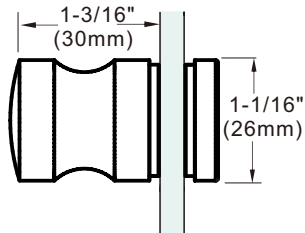

ITEM# DPKR26A