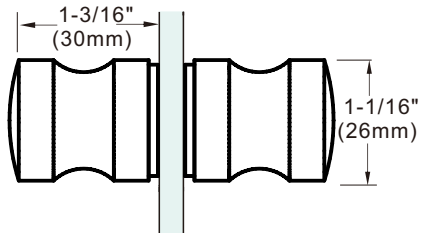

### Specifications:

**Glass Sizes:** 1/4" (6mm) to 1/2" (12mm) thick tempered safety glass

**Construction:** Solid brass

**Hole Size Required:** 1/2" (12mm)

**ITEM# DPKR2532**

**ITEM# DPKR25**

**ITEM# DPKR3040**

### Specifications:

**Glass Sizes:** 1/4" (6mm) to 1/2" (12mm) thick tempered safety glass

**Construction:** Solid brass

**Hole Size Required:** 1/2" (12mm)

**ITEM# DPKS3030C**

**ITEM# DPKS30**

**ITEM# DPKR2630A**

### Specifications:

**Glass Sizes:** 1/4" (6mm) to 1/2" (12mm) thick tempered safety glass

**Construction:** Solid brass

**Hole Size Required:** 1/2" (12mm)

**ITEM# DPKR2630**

**ITEM# DPKR26**

**ITEM# DPKS2525**