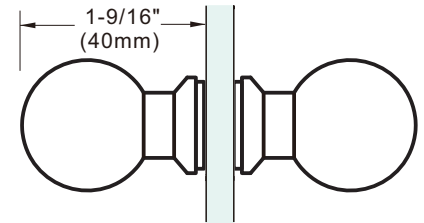

## Specifications:

**Glass Sizes:** 1/4" (6mm) to 1/2" (12mm) thick tempered safety glass

**Construction:** Solid brass

**Hole Size Required:** 1/2" (12mm)

**ITEM# DPKR4024**

**ITEM# DPKR40A**

**ITEM# DPK3843**

### Specifications:

**Glass Sizes:** 1/4" (6mm) to 1/2" (12mm) thick tempered safety glass

**Construction:** Solid brass

**Hole Size Required:** 1/2" (12mm)

**ITEM# DPKR2532**

**ITEM# DPKR25**

**ITEM# DPKR3040**

### Specifications:

**Glass Sizes:** 1/4" (6mm) to 1/2" (12mm) thick tempered safety glass

**Construction:** Solid brass

**Hole Size Required:** 1/2" (12mm)

**ITEM# DPKS3030C**

**ITEM# DPKS30**

**ITEM# DPKR2630A**

### Specifications:

**Glass Sizes:** 1/4" (6mm) to 1/2" (12mm) thick tempered safety glass

**Construction:** Solid brass

**Hole Size Required:** 1/2" (12mm)

**ITEM# DPKR2630**

**ITEM# DPKR26**

**ITEM# DPKS2525**