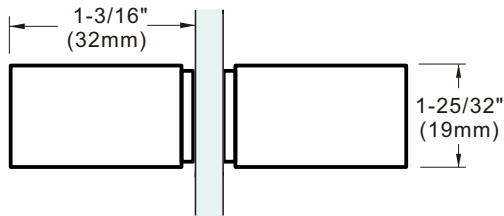

ITEM# DPKR1932