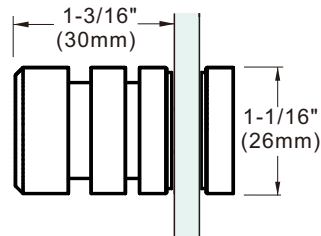

### Specifications:

**Glass Sizes:** 1/4" (6mm) to 1/2" (12mm) thick tempered safety glass

**Construction:** Solid brass

**Hole Size Required:** 1/2" (12mm)

**ITEM# DPKR2532**

**ITEM# DPKR25**

**ITEM# DPKR3040**

### Specifications:

**Glass Sizes:** 1/4" (6mm) to 1/2" (12mm) thick tempered safety glass

**Construction:** Solid brass

**Hole Size Required:** 1/2" (12mm)

**ITEM# DPKS3030C**

**ITEM# DPKS30**

**ITEM# DPKR2630A**

### Specifications:

**Glass Sizes:** 1/4" (6mm) to 1/2" (12mm) thick tempered safety glass

**Construction:** Solid brass

**Hole Size Required:** 1/2" (12mm)

**ITEM# DPKR2630**

**ITEM# DPKR26**

**ITEM# DPKS2525**