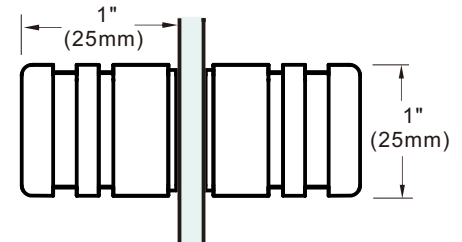

### Specifications:

**Glass Sizes:** 1/4" (6mm) to 1/2" (12mm) thick tempered safety glass

**Construction:** Solid brass

**Hole Size Required:** 1/2" (12mm)

**ITEM# DPKR2532**

**ITEM# DPKR25**

**ITEM# DPKR3040**

### Specifications:

**Glass Sizes:** 1/4" (6mm) to 1/2" (12mm) thick tempered safety glass

**Construction:** Solid brass

**Hole Size Required:** 1/2" (12mm)

**ITEM# DPKS3030C**

**ITEM# DPKS30**

**ITEM# DPKR2630A**

### Specifications:

**Glass Sizes:** 1/4" (6mm) to 1/2" (12mm) thick tempered safety glass

**Construction:** Solid brass

**Hole Size Required:** 1/2" (12mm)

**ITEM# DPKR2630**

**ITEM# DPKR26**

**ITEM# DPKS2525**