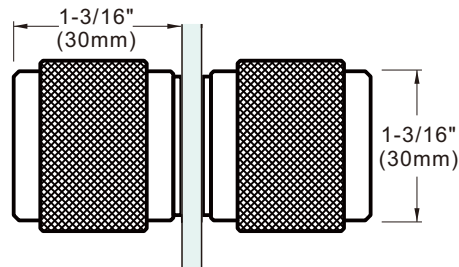

ITEM# DPKR3030B