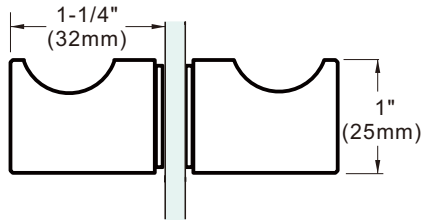

## Specifications:

**Glass Sizes:** 1/4" (6mm) to 1/2" (12mm) thick tempered safety glass

**Construction:** Solid brass

**Hole Size Required:** 1/2" (12mm)

**ITEM# DPKR4024**

**ITEM# DPKR40A**

**ITEM# DPK3843**

### Specifications:

**Glass Sizes:** 1/4" (6mm) to 1/2" (12mm) thick tempered safety glass

**Construction:** Solid brass

**Hole Size Required:** 1/2" (12mm)

**ITEM# DPKR2532**

**ITEM# DPKR25**

**ITEM# DPKR3040**

### Specifications:

**Glass Sizes:** 1/4" (6mm) to 1/2" (12mm) thick tempered safety glass

**Construction:** Solid brass

**Hole Size Required:** 1/2" (12mm)

**ITEM# DPKS3030C**

**ITEM# DPKS30**

**ITEM# DPKR2630A**

### Specifications:

**Glass Sizes:** 1/4" (6mm) to 1/2" (12mm) thick tempered safety glass

**Construction:** Solid brass

**Hole Size Required:** 1/2" (12mm)

**ITEM# DPKR2630**

**ITEM# DPKR26**

**ITEM# DPKS2525**