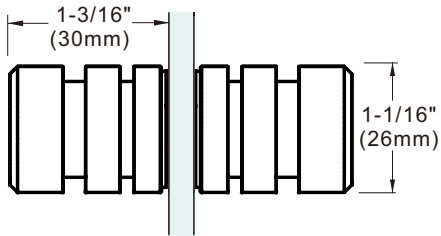

### Specifications:

**Glass Sizes:** 1/4" (6mm) to 1/2" (12mm) thick tempered safety glass

**Construction:** Solid brass

**Hole Size Required:** 1/2" (12mm)

**ITEM# DPKR2532**

**ITEM# DPKR25**

**ITEM# DPKR3040**

### Specifications:

**Glass Sizes:** 1/4" (6mm) to 1/2" (12mm) thick tempered safety glass

**Construction:** Solid brass

**Hole Size Required:** 1/2" (12mm)

**ITEM# DPKS3030C**

**ITEM# DPKS30**

**ITEM# DPKR2630A**

### Specifications:

**Glass Sizes:** 1/4" (6mm) to 1/2" (12mm) thick tempered safety glass

**Construction:** Solid brass

**Hole Size Required:** 1/2" (12mm)

**ITEM# DPKR2630**

**ITEM# DPKR26**

**ITEM# DPKS2525**