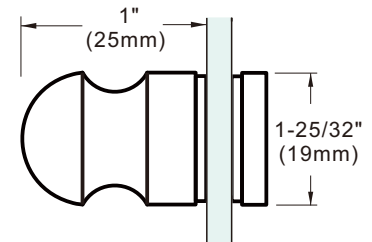

ITEM# DPKR19M

Contact information: +1 (470) 461 7492 / +86 138 2234 0936

Email: info@sg-storeline.com www.sg-storeline.com