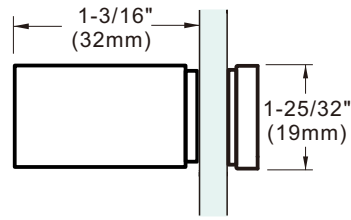

ITEM# DPKR19