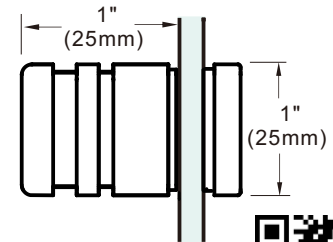

ITEM# DPKS25

Contact information: +1 (470) 461 7492 / +86 138 2234 0936

Email: info@sg-storeline.com www.sg-storeline.com