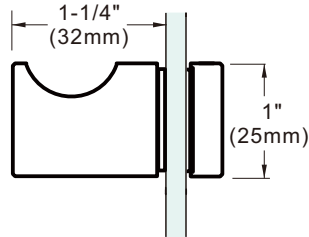

## Specifications:

**Glass Sizes:** 1/4" (6mm) to 1/2" (12mm) thick tempered safety glass

**Construction:** Solid brass

**Hole Size Required:** 1/2" (12mm)

**ITEM# DPKR4024**

**ITEM# DPKR40A**

**ITEM# DPK3843**

### Specifications:

**Glass Sizes:** 1/4" (6mm) to 1/2" (12mm) thick tempered safety glass

**Construction:** Solid brass

**Hole Size Required:** 1/2" (12mm)

**ITEM# DPKR2532**

**ITEM# DPKR25**

**ITEM# DPKR3040**

### Specifications:

**Glass Sizes:** 1/4" (6mm) to 1/2" (12mm) thick tempered safety glass

**Construction:** Solid brass

**Hole Size Required:** 1/2" (12mm)

**ITEM# DPKS3030C**

**ITEM# DPKS30**

**ITEM# DPKR2630A**

### Specifications:

**Glass Sizes:** 1/4" (6mm) to 1/2" (12mm) thick tempered safety glass

**Construction:** Solid brass

**Hole Size Required:** 1/2" (12mm)

**ITEM# DPKR2630**

**ITEM# DPKR26**

**ITEM# DPKS2525**