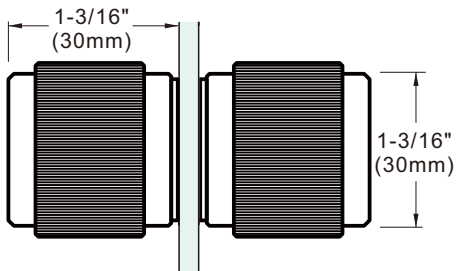

ITEM# DPKR3030A