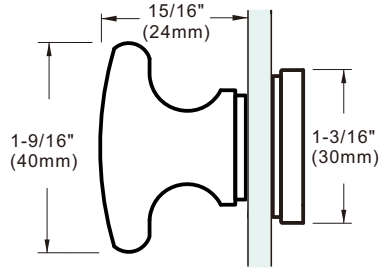

## Specifications:

**Glass Sizes:** 1/4" (6mm) to 1/2" (12mm) thick tempered safety glass

**Construction:** Solid brass

**Hole Size Required:** 1/2" (12mm)

**ITEM# DPKR4024**

**ITEM# DPKR40A**

**ITEM# DPK3843**

### Specifications:

**Glass Sizes:** 1/4" (6mm) to 1/2" (12mm) thick tempered safety glass

**Construction:** Solid brass

**Hole Size Required:** 1/2" (12mm)

**ITEM# DPKR2532**

**ITEM# DPKR25**

**ITEM# DPKR3040**

### Specifications:

**Glass Sizes:** 1/4" (6mm) to 1/2" (12mm) thick tempered safety glass

**Construction:** Solid brass

**Hole Size Required:** 1/2" (12mm)

**ITEM# DPKS3030C**

**ITEM# DPKS30**

**ITEM# DPKR2630A**

### Specifications:

**Glass Sizes:** 1/4" (6mm) to 1/2" (12mm) thick tempered safety glass

**Construction:** Solid brass

**Hole Size Required:** 1/2" (12mm)

**ITEM# DPKR2630**

**ITEM# DPKR26**

**ITEM# DPKS2525**