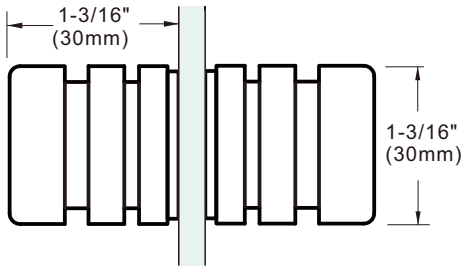

ITEM# DPKR3030