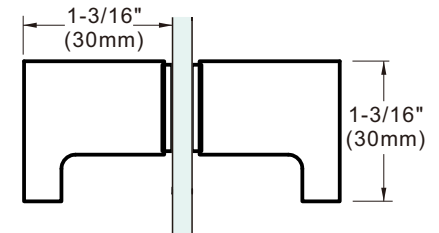

ITEM# DPKS3030

Contact information: +1 (470) 461 7492 / +86 138 2234 0936

Email: info@sg-storeline.com www.sg-storeline.com