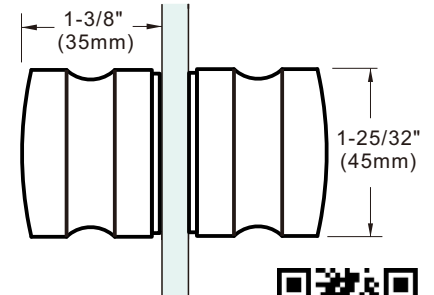

ITEM# DPKR4535

Contact information: +1 (470) 461 7492 / +86 138 2234 0936

Email: info@sg-storeline.com **www.sg-storeline.com**