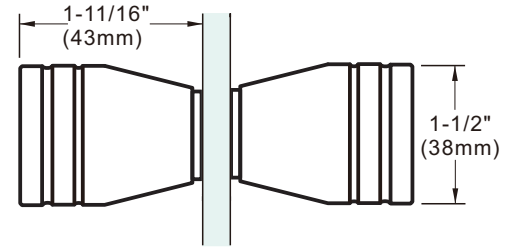

## Specifications:

**Glass Sizes:** 1/4" (6mm) to 1/2" (12mm) thick tempered safety glass

**Construction:** Solid brass

**Hole Size Required:** 1/2" (12mm)

**ITEM# DPKR4024**

**ITEM# DPKR40A**

**ITEM# DPK3843**

### Specifications:

**Glass Sizes:** 1/4" (6mm) to 1/2" (12mm) thick tempered safety glass

**Construction:** Solid brass

**Hole Size Required:** 1/2" (12mm)

**ITEM# DPKR2532**

**ITEM# DPKR25**

**ITEM# DPKR3040**

### Specifications:

**Glass Sizes:** 1/4" (6mm) to 1/2" (12mm) thick tempered safety glass

**Construction:** Solid brass

**Hole Size Required:** 1/2" (12mm)

**ITEM# DPKS3030C**

**ITEM# DPKS30**

**ITEM# DPKR2630A**

### Specifications:

**Glass Sizes:** 1/4" (6mm) to 1/2" (12mm) thick tempered safety glass

**Construction:** Solid brass

**Hole Size Required:** 1/2" (12mm)

**ITEM# DPKR2630**

**ITEM# DPKR26**

**ITEM# DPKS2525**