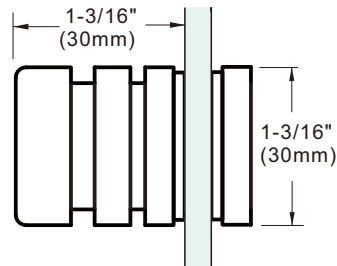

ITEM# DPKR30