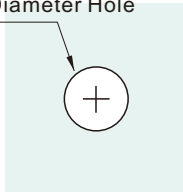

### Specifications:

**Glass Sizes:** 5/18" (8mm) to 3/8" (10mm) thick tempered safety glass

**Construction:** Solid brass

**Hole Size Required:** 1/2" (12mm)

1/2" (12mm)  
Diameter Hole

**Robe Hooks**  
Code NO. **AR5035**