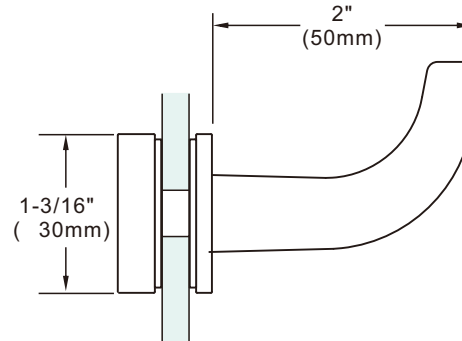

### Specifications:

**Glass Sizes:** 5/18" (8mm) to 3/8" (10mm) thick tempered safety glass

**Construction:** Solid brass

**Hole Size Required:** 1/2" (12mm)

1/2" (12mm)  
Diameter Hole

**Robe Hooks**  
Code NO. **AR5035**