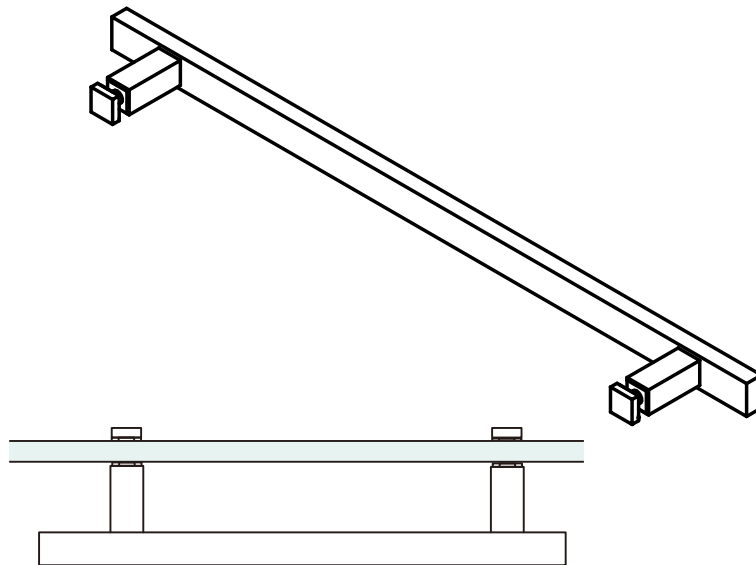

SPECIFICATIONS

All Holes Are 1/2" (12mm) Diameter
All Measurements Are Center-To-Center
Appropriate Clear Gaskets Included
Fits 1/4" (6mm) to 1/2" (12mm) Glass

Towel Bar / Grab Bars

Code NO. **TBLR6 / TBLR8 / TBLR12 / TBLR18 / TBLR20 / TBLR24 / TBLR28**

Contact information: +1 (470) 461 7492 / +86 138 2234 0936

Email: info@sg-storeline.com www.sg-storeline.com

SPECIFICATIONS

All Holes Are 1/2" (12mm) Diameter
All Measurements Are Center-To-Center
Appropriate Clear Gaskets Included
Fits 1/4" (6mm) to 1/2" (12mm) Glass